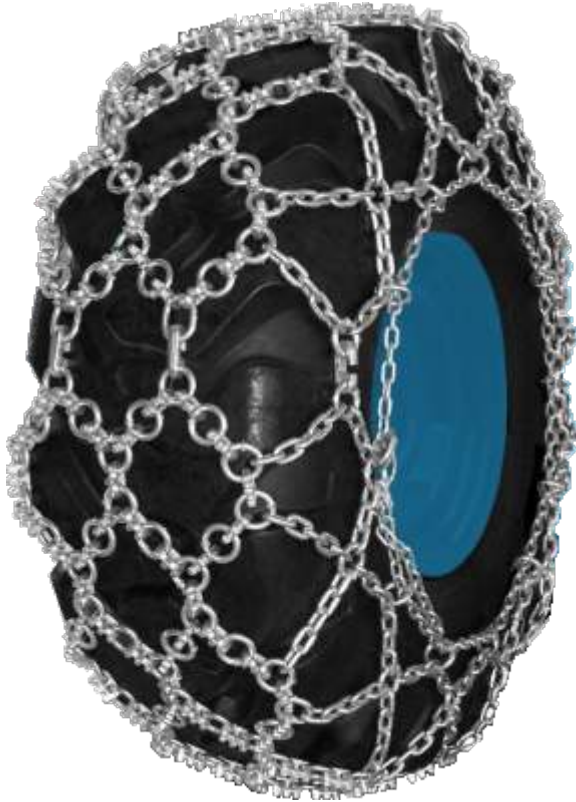

## Pewag COMPACT CROSS Heavy Equipment Chains

Pewag Compact Cross available in two different link designs

- These heavy equipment tire chains are a superb blend of Pewag's tire protection and traction chain technology
- Double Diamond Net Design features heat treated - forged - spiked - traction links for unsurpassed traction and wear
- Net Pattern provides for excellent self-cleaning properties while providing an exceptionally smooth ride for the operator
- Pewag Compact Cross tire chains are suitable for all on and off road conditions where "continued use" demands exceptional traction and service life
- Compact Cross Spike Links are available in 12mm, 14mm, 18mm, and 21mm
- Compact Cross Granite Links are available in 12mm, 14mm, 16mm, and 18mm

**Our Compact Cross chains are available in sizes up to 63" wheels. Sizes not shown can be special ordered.**

***Please call for details!***

**Spike Link**

**Granite Link**